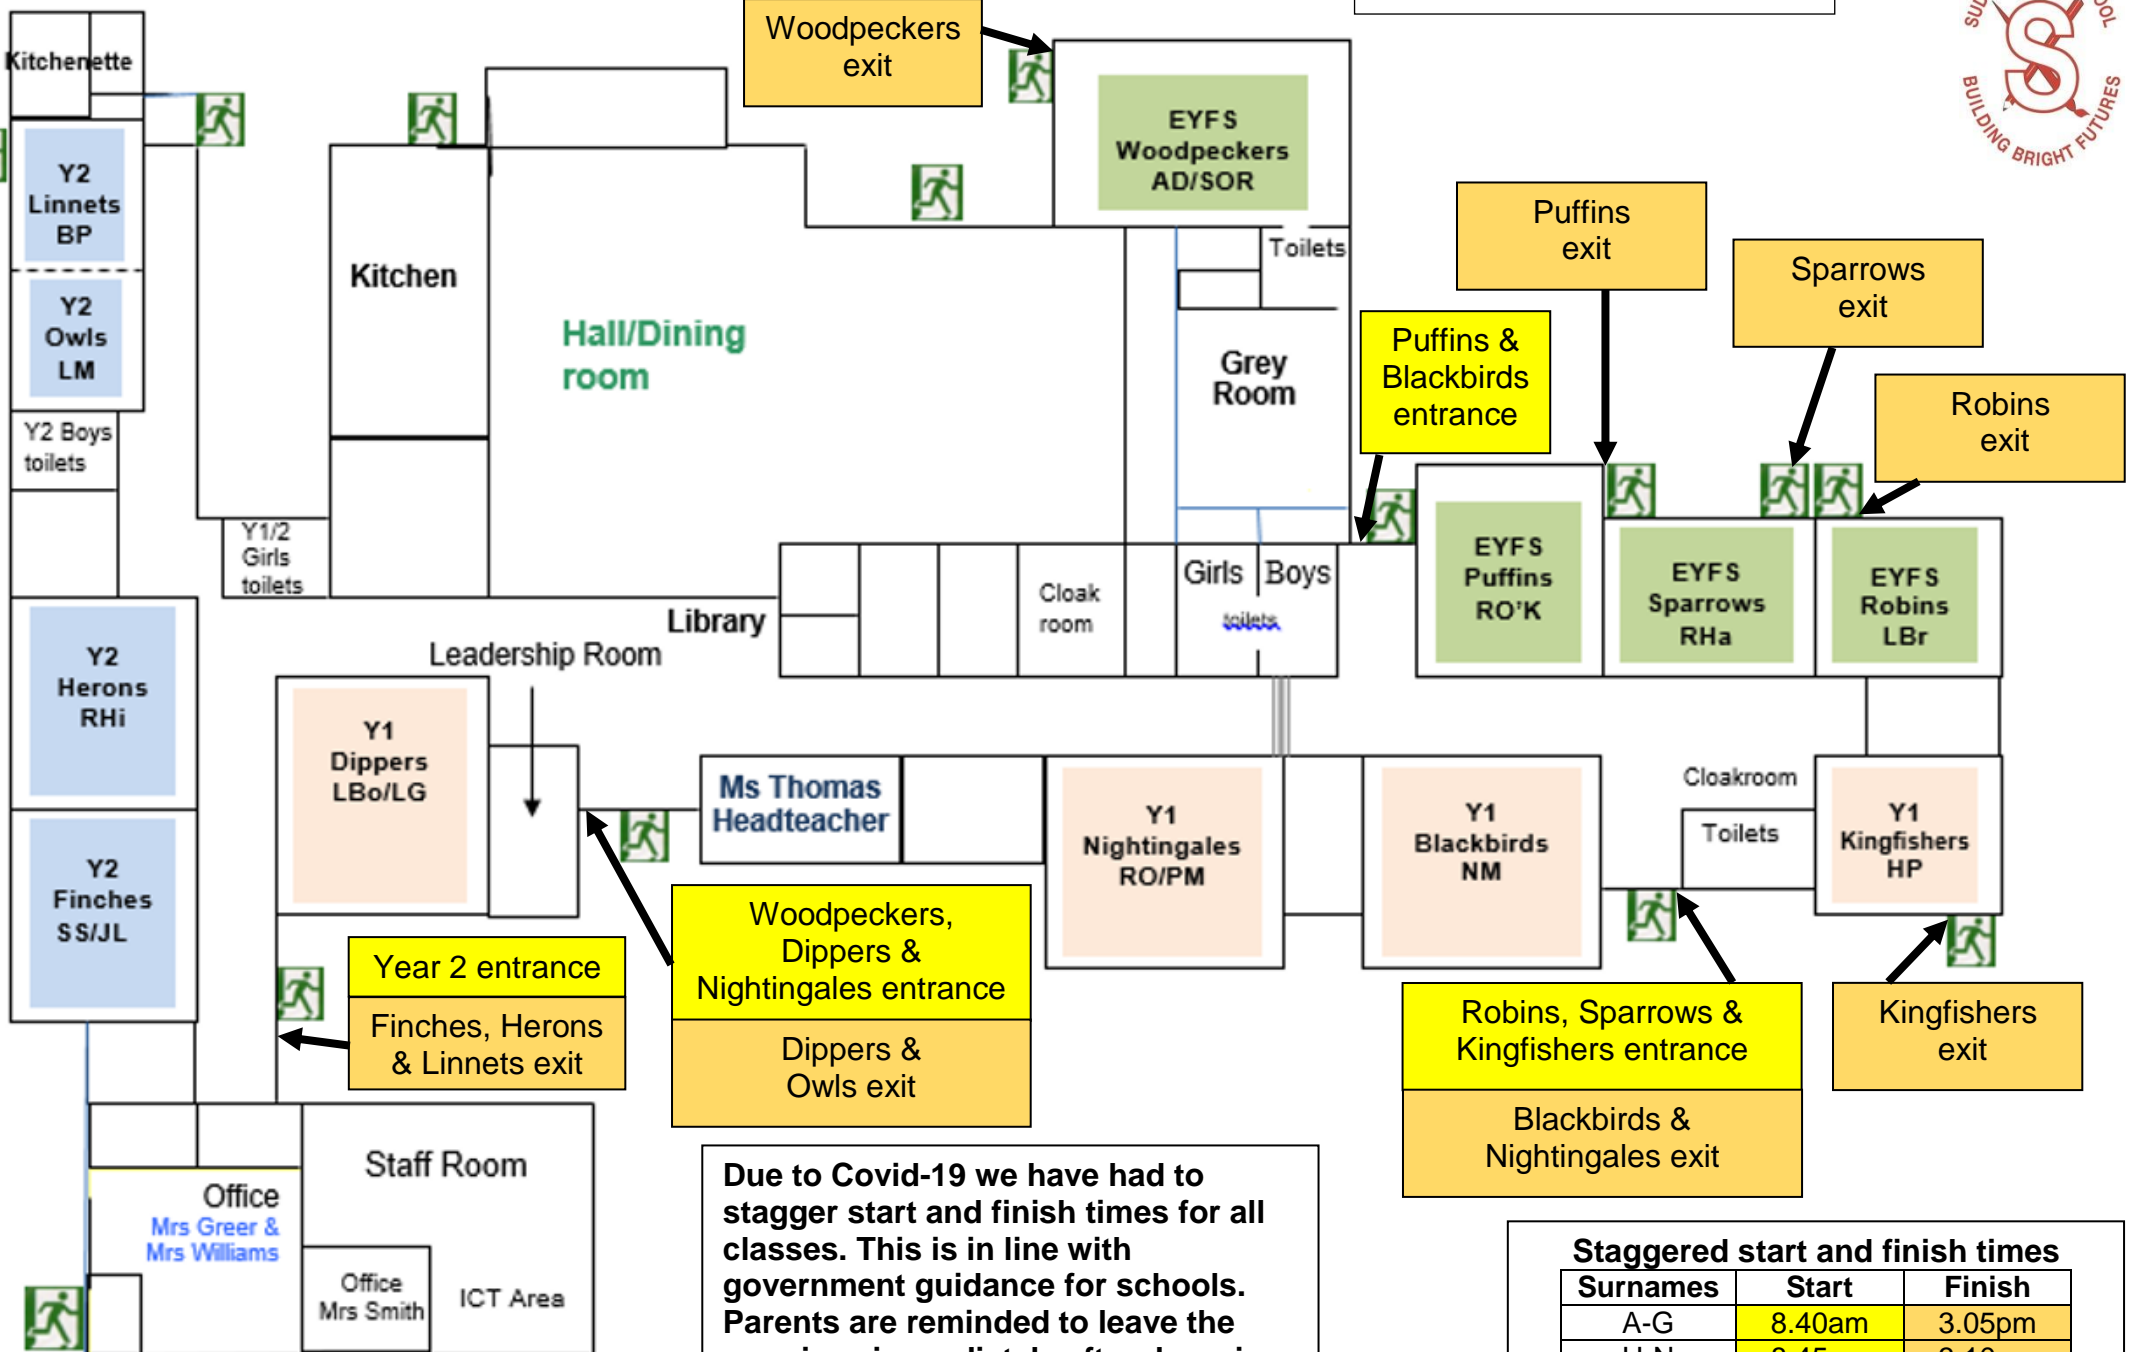

Sudley Infant School entrances and exits 2020

Milner Road entrance

Due to Covid-19 we have had to stagger start and finish times for all classes. This is in line with government guidance for schools. Parents are reminded to leave the premises immediately after dropping off or collecting their child.

Staggered start and finish times

Surnames	Start	Finish
A-G	8.40am	3.05pm
H-N	8.45am	3.10pm
O-Z	8.50am	3.15pm

Main entrance from Lugard Road →